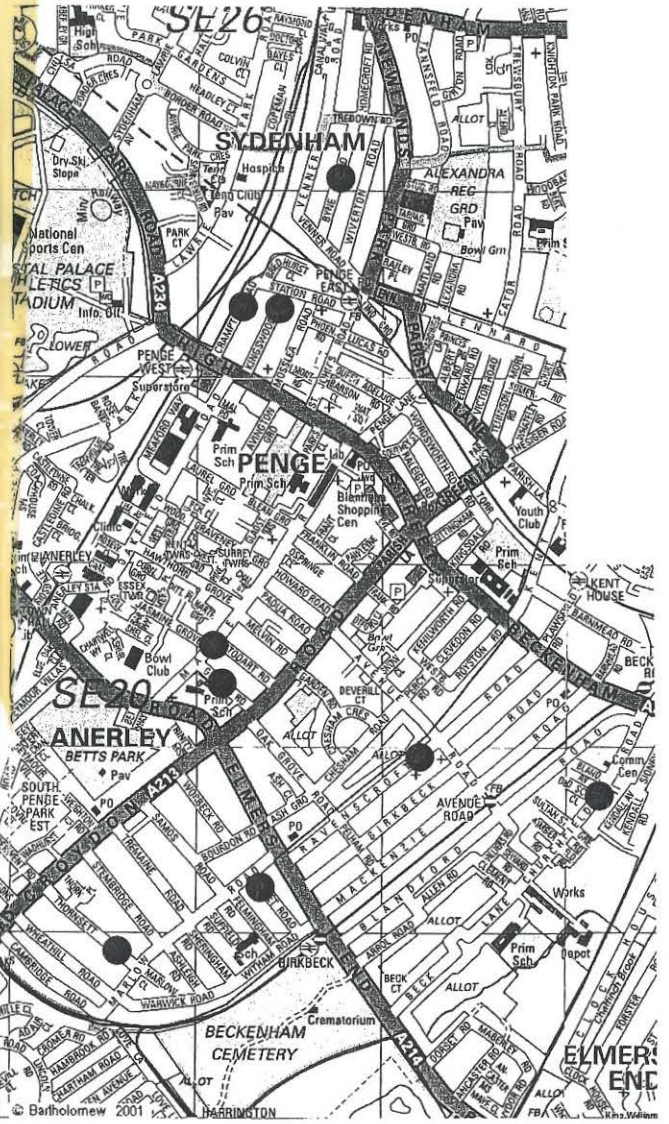

Crampton Road – 1 house

Genoa Road – 3 flats

Kingswood Road – 2 flats

Oliver Avenue – 2 flats

Piquet Road – 1 house

Thornsett Road – 3 flats

COLCHESTER

Roxborough Close HC
Self Build Accommodation