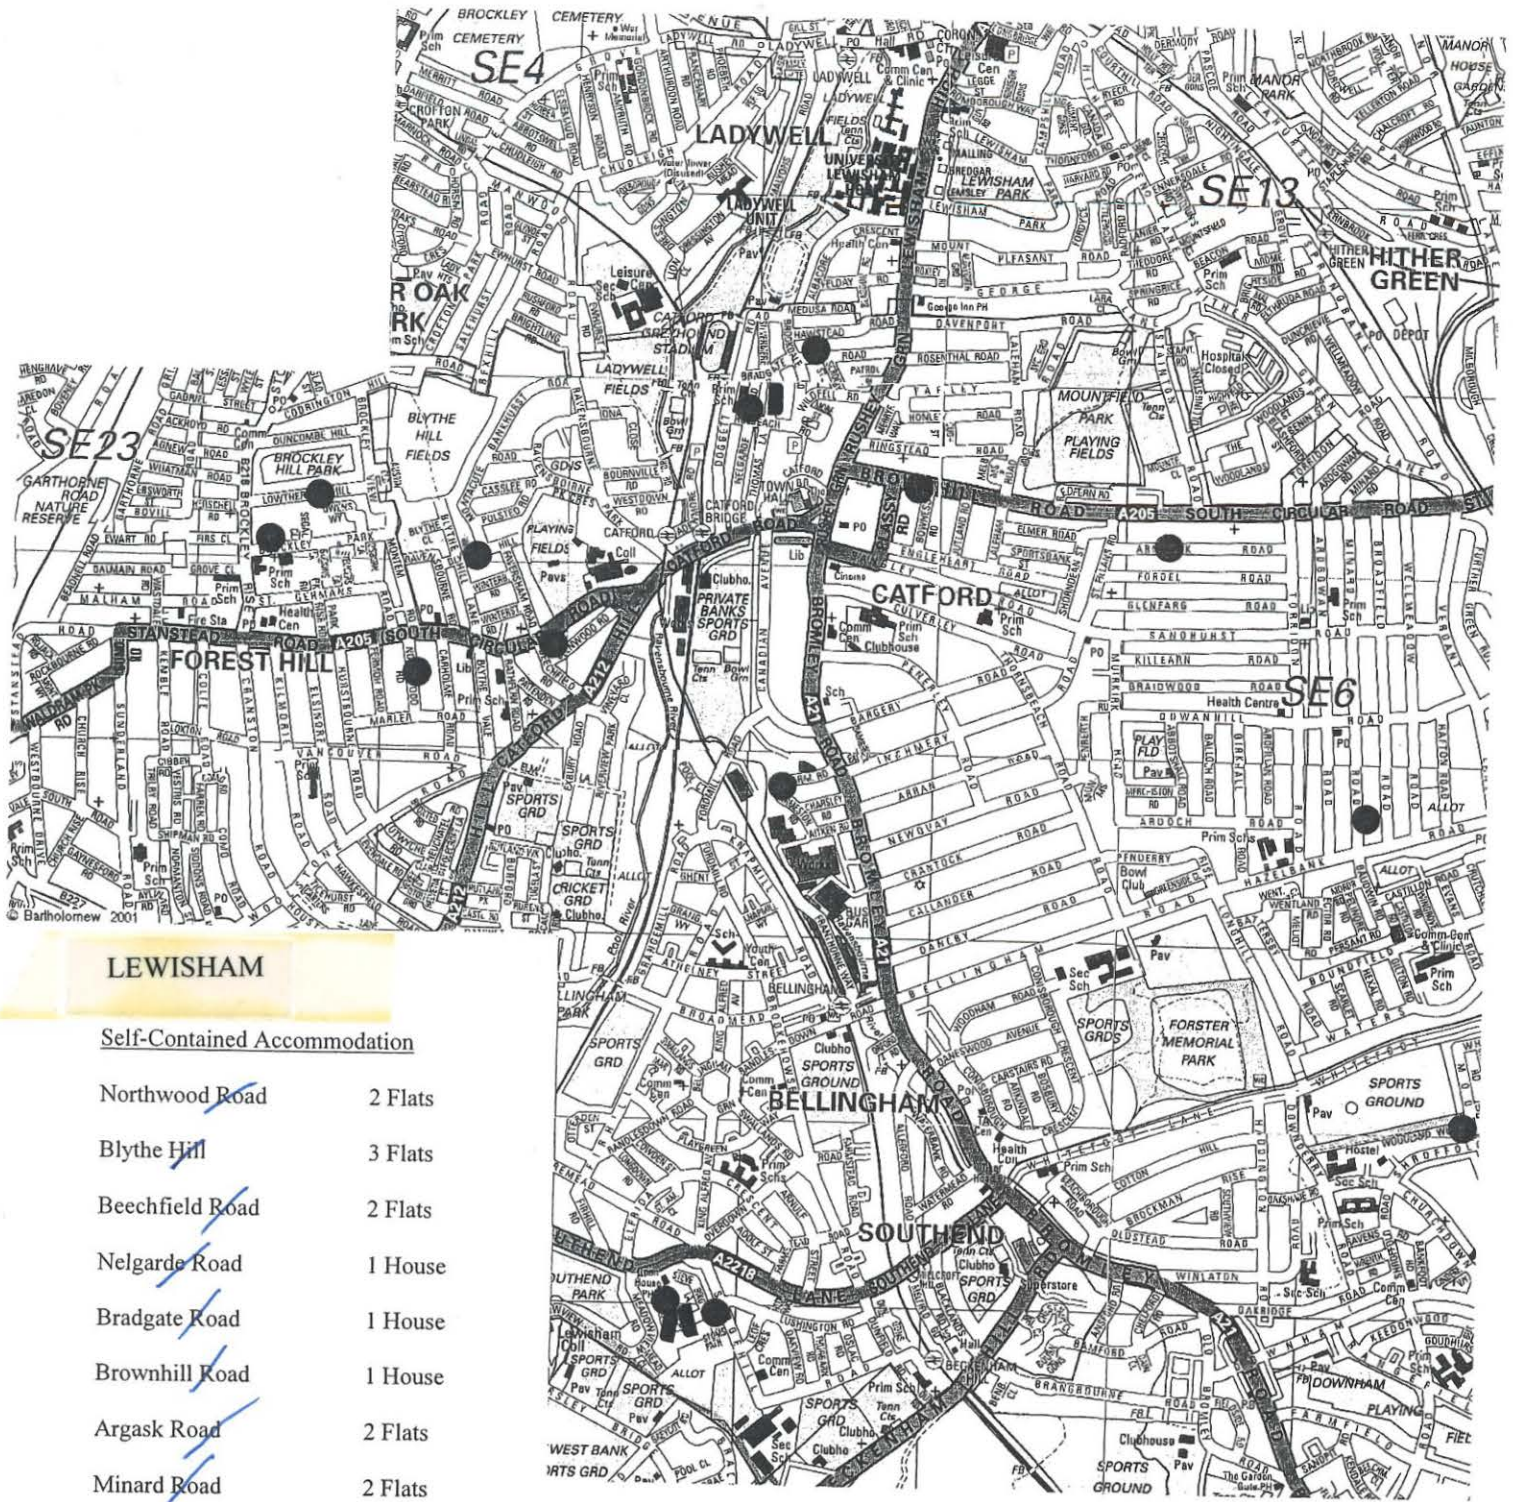

Marked with a **BLACK ▲**
LFSA
Silvermere Road – Self Contained

Hawkins Way – Self Contained

Maroons Way – Self Contained

Deptford Broadway – Self Contained

Deptford Church Street – Self Contained

Tariff Crescent – Self Contained