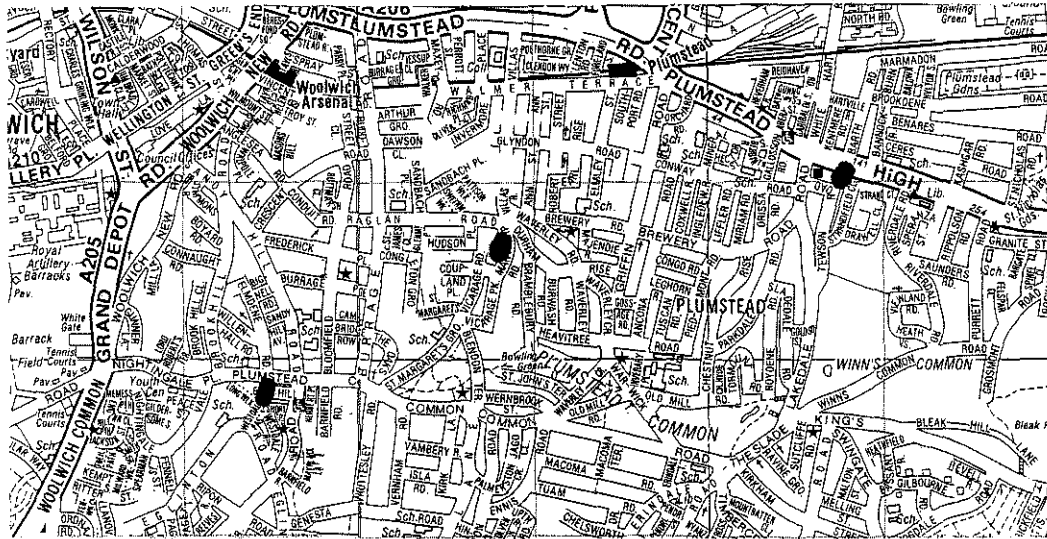

Tariff Crescent

BRIGHTON PROPERTIES

Marked with a **BLACK DOT**

The Diggers HC

Golf Drive – Self Build

Watch this Space HC

Hollingbury Park Avenue – Shared Accommodation

Shaffesbury Road – Shared Accommodation

Islingword Street – Shared Accommodation

Washington Street – Shared Accommodation

Marked by a **BLACK DOT**

The Hill HC (Shortlife Co-op)

Manthorpe Road – Self Contained

Edge Hill – Self Contained

Plumstead High Street – Self Contained