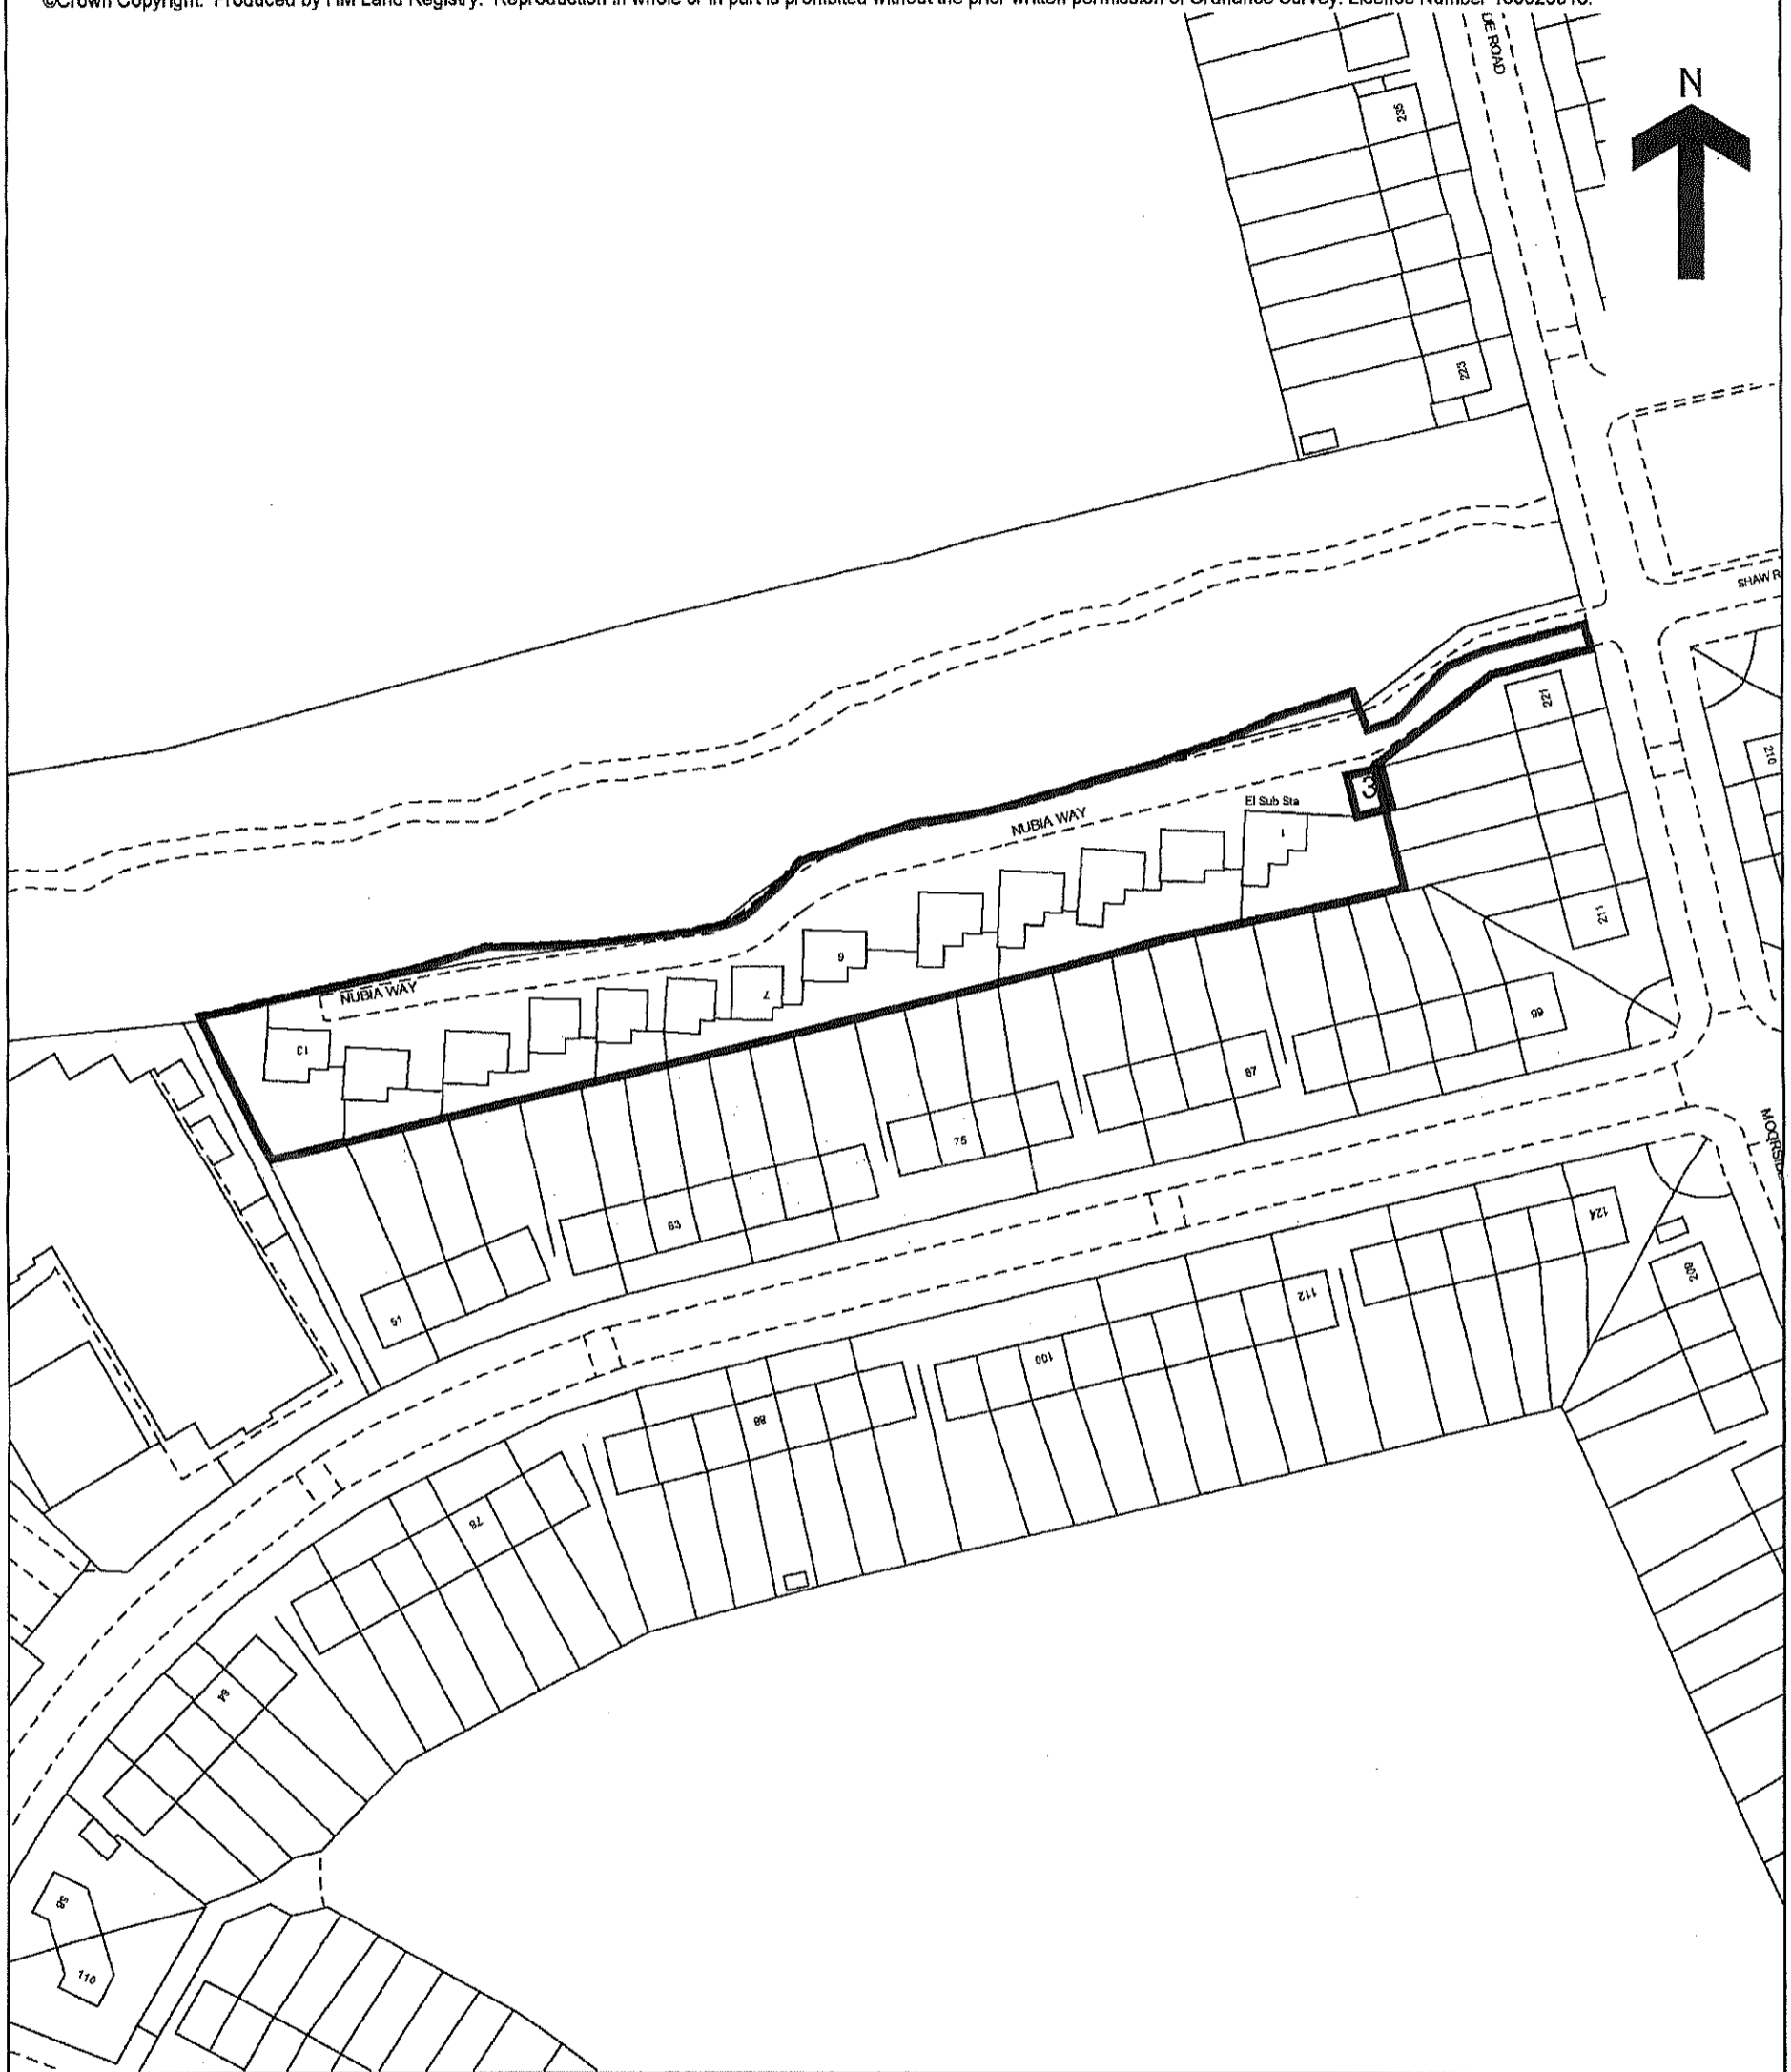

HM Land Registry Current title plan

Title number **TGL319781**
Ordnance Survey map reference **TQ3972SW**
Scale **1:1250**
Administrative area **Lewisham**

©Crown Copyright. Produced by HM Land Registry. Reproduction in whole or in part is prohibited without the prior written permission of Ordnance Survey. Licence Number 100026316.

This is a print of the view of the title plan obtained from HM Land Registry showing the state of the title plan on 05 October 2018 at 15:51:10. This title plan shows the general position, not the exact line, of the boundaries. It may be subject to distortions in scale. Measurements scaled from this plan may not match measurements between the same points on the ground.